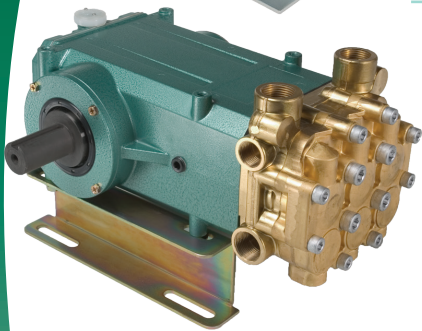

## PROVEN PLUNGER PUMPS

MODEL 313

MODEL 510

MODEL 508

TR-709KV

TR-1105KV

ARIMITSU PUMP  
MODELS

GPM  
(up to)

PSI  
(up to)

3 Series

Model 309  
Model 313

3.7  
4

1500  
1500

Hollow Shaft

Model 510  
Model 517  
Model 521

7.5  
5  
4