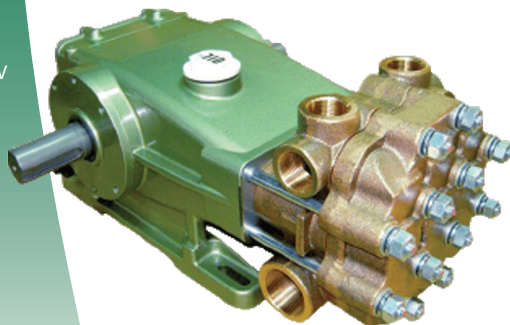

## PROVEN PLUNGER PUMPS

MODEL 313

MODEL 510

MODEL 508

TR-709KV

TR-1105KV

ARIMITSU PUMP  
MODELS

GPM  
(up to)

PSI  
(up to)

3 Series

Model 309  
Model 313

3.7  
4

1500  
1500

Hollow Shaft

Model 510  
Model 517  
Model 521

7.5  
5  
4