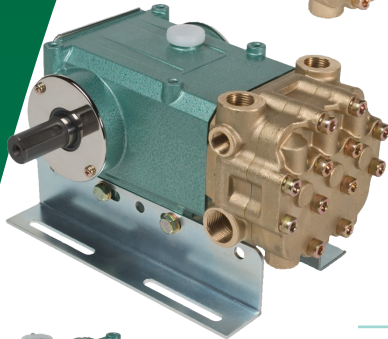

## PROVEN PLUNGER PUMPS

MODEL 313

MODEL 510

MODEL 508

TR-709KV

TR-1105KV

ARIMITSU PUMP  
MODELS

GPM  
(up to)

PSI  
(up to)

3 Series

Model 309  
Model 313

3.7  
4

1500  
1500

Hollow Shaft

Model 510  
Model 517  
Model 521

7.5  
5  
4