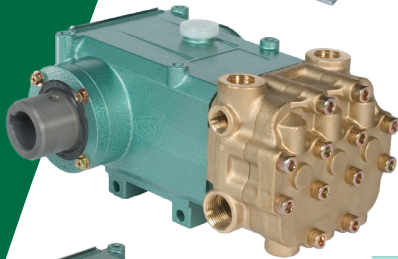

# ARIMITSU

## PROVEN PLUNGER PUMPS

MODEL 313

MODEL 510

MODEL 508

TR-709KV

TR-1105KV

ARIMITSU PUMP  
MODELS

GPM  
(up to)